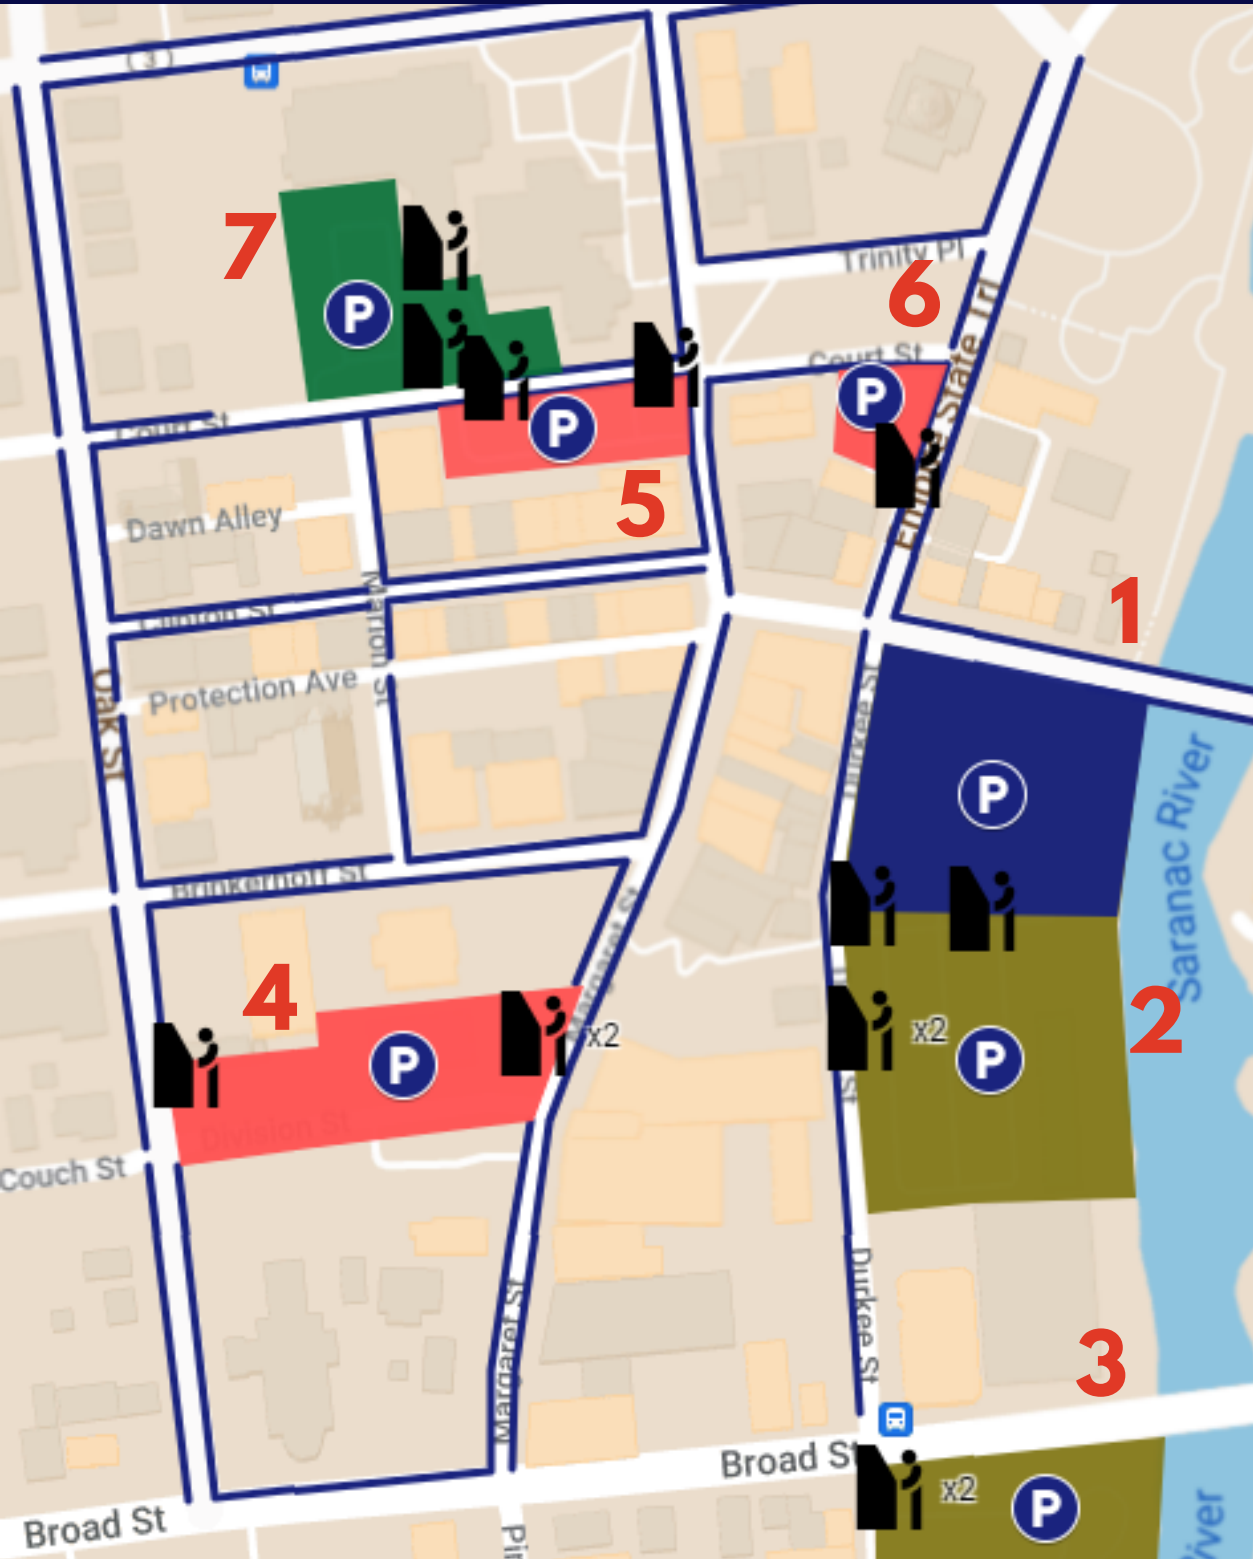

CITY OF PLATTSBURGH

DOWNTOWN PARKING MAP

DURING MARGARET STREET CONSTRUCTION

- FREE PARKING - 2-HR TIME LIMIT**
ALL ON-STREET PARKING
- FREE PARKING - 2-HR TIME LIMIT**
SEMI-ANNUAL + ANNUAL PERMITS AVAILABLE
- PAID HOURLY PARKING @ KIOSKS**
FIRST HOUR FREE
- PAID HOURLY PARKING @ KIOSKS**
SEMI-ANNUAL + ANNUAL PERMITS AVAILABLE

LOT	SPACES	
1 Durkee Street North (2- hr Time Limit)	123	6
2 Durkee Street South	166	4
3 Broad Street	80	4
4 Arnie Pavone Memorial Parking Plaza (2-hr Time Limit)	103	5
5 Court Street (2-hr Time Limit)	44	2
6 City Hall Place (2-hr Time Limit)	17	1
7 Clinton County Government Center (Public Section)	69	4

Enforcement Hours: M-F 8:00 am - 4:00 pm (Except Holidays)